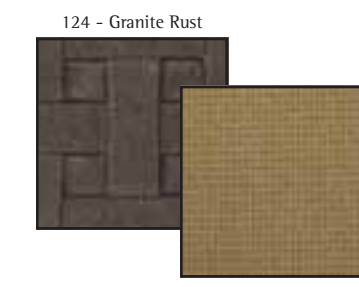

Designer Suggested Combinations:

32568M  
End Table Base  
36509  
Round End Table Top - Elissa

32668M  
Side Table Base  
36609  
Rectangular Side Table Top - Elissa

32768M  
Coffee Table Base  
36709  
Rectangular Coffee Table Top - Elissa

180 - Aged Ebony

17E - Tussar Sesame  
Pictured

124 - Granite Rust

55M - Pueblo Latte

164 - Nutmeg

16E - Havana Wheat