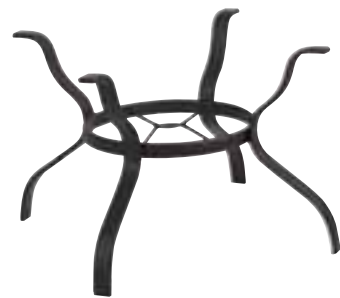

650681  
Backless Barstool - Aluminum Mesh Seat

4Z0494  
Crescent Bench

4Z0494  
Crescent Bench  
4ZW494  
Optional Seat Cushion

ELITE TABLES

4V0604  
Round End Table

4V0636  
36" Round Coffee Table

4V0530  
30" Square Dining Table

4V0537  
36" Square Umbrella Table

4V0646  
48" Round Gathering Height Table

4V0649  
48" Round Dining Table

4V0673  
42" x 74" Oval Dining Table

4V0648RZ  
48" Round Umbrella Table - Bronze Glass

CAST ALUMINUM

854800  
Cast Motif Table Base

ALUMINUM TABLE BASES

4C3400  
Alternative Chat Base

4C4800  
Alternative Dining Table Base  
4C7400  
Alternative Large Dining Table Base

4C7400  
Alternative Large Dining Table Base

82118B  
Deluxe End Table Base

82452B  
Deluxe Coffee Table Base

822400  
Deluxe Coffee Table Base

82148B  
Deluxe Dining Table Base  
82174B  
Deluxe Large Dining Table Base

82536B  
Deluxe Bar Height Base