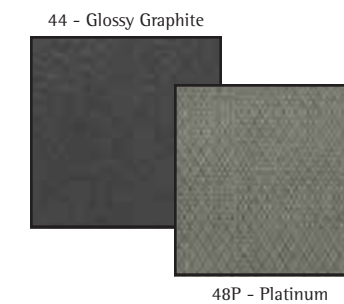

Designer Suggested Combinations:

Sterling Flex