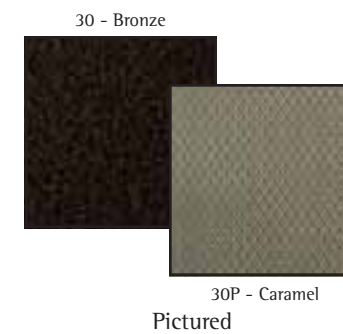

Designer Suggested Combinations:

Sterling Flex