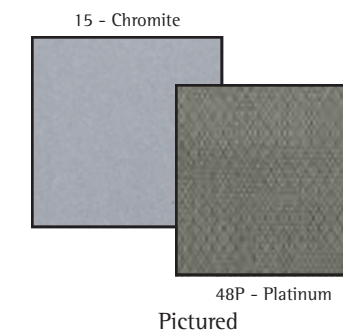

Designer Suggested Combinations:

Sterling Flex