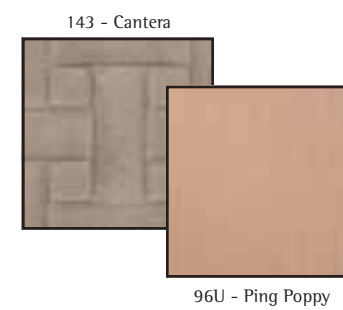

Designer Suggested Combinations:

143 - Cantera

96U - Ping Poppy