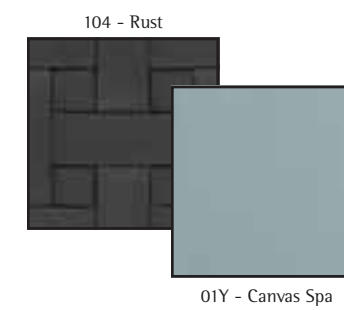

83322C  
Sofa

82522G  
Round End Table

82622G  
Rectangular Side Table

82722G  
Coffee Table

84022RG  
31" Round Bistro Table

82122RU  
48" Round Umbrella Table\*

82822RG  
42" x 84" Oval Dining Table

\*Also available: 60" Round

Designer Suggested Combinations:

143 - Cantera

96U - Ping Poppy

104 - Rust

01Y - Canvas Spa

124 - Granite Rust

90A - Seaboard Sage