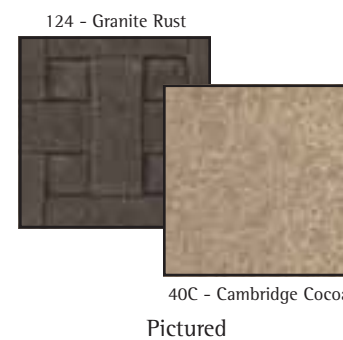

43038MC
Spring Lounge Chair

434380C
Oversized Ottoman

40038C
Adjustable Chaise Lounge

43138C
Loveseat

43338C
Sofa

42538G
Round End Table

42638G
Rectangle Side Table

42738G
Coffee Table

44038RG
31" Round Bistro Table

42138RG
48" Round Dining Table*

42838RG
42" x 84" Oval Dining Table

Additional items: 4143826 Stationary Counter Stool; 414385W26 Swivel Counter Stool
Additional Sling items: 411381SWS Swivel Rocker; 432381 Bench; 400381S Adjustable Chaise Lounge; 414381S Stationary Bar Stool; 414381SWS Swivel Bar Stool
*Also available: 60" Round

Designer Suggested Combinations:

Pictured

18R - Cozumel Walnut

73Y - Luminous Sand