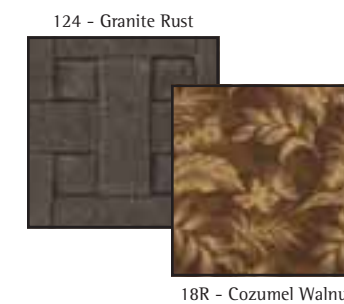

43038MC
Spring Lounge Chair

434380C
Oversized Ottoman

40038C
Adjustable Chaise Lounge

43138C
Loveseat

43338C
Sofa

42538G
Round End Table

42638G
Rectangle Side Table

42738G
Coffee Table

44038RG
31" Round Bistro Table

42138RG
48" Round Dining Table*

42838RG
42" x 84" Oval Dining Table

Additional items: 4143826 Stationary Counter Stool; 414385W26 Swivel Counter Stool
Additional Sling items: 411381SWS Swivel Rocker; 432381 Bench; 400381S Adjustable Chaise Lounge; 414381S Stationary Bar Stool; 414381SWS Swivel Bar Stool
*Also available: 60" Round

Designer Suggested Combinations:

Pictured

18R - Cozumel Walnut

73Y - Luminous Sand