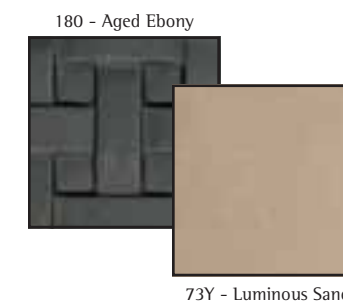

Designer Suggested Combinations:

18R - Cozumel Walnut

73Y - Luminous Sand