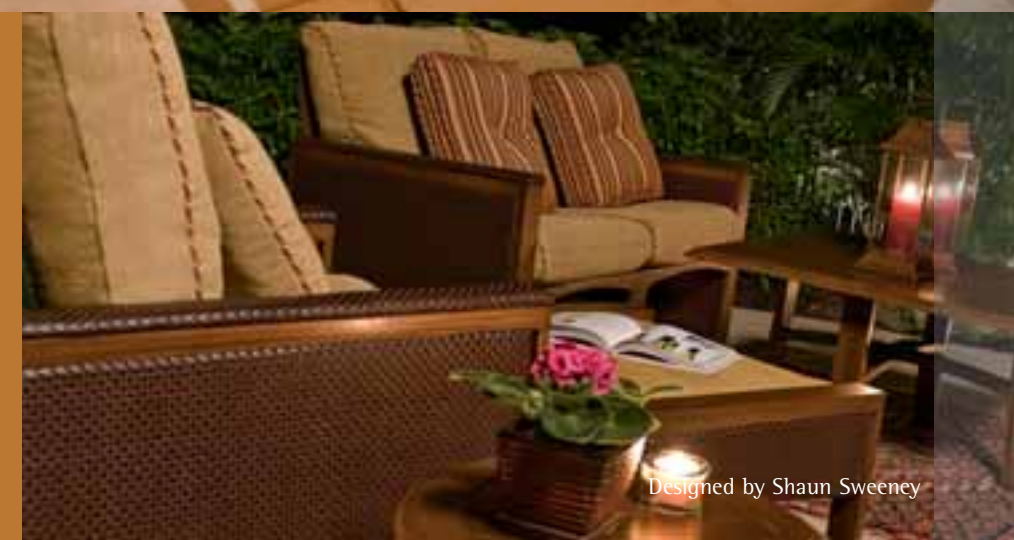

3J0401 Dining Arm Chair With Side Panel

3J0423 Dining Arm Chair Without Side Panel

3J0405 Rocking Arm Chair With Side Panel

3J0477 Rocking Lounge Chair
3J0486 Ottoman

3J0420 Sofa

3J0419 Loveseat

3J0470 Adjustable Chaise Lounge

Manhattan items come with the pictured faux leather detailing on the back, arm and side panels

Table Bases pictured no longer available.

MANHATTAN

Designed by Shaun Sweeney

Designer Suggested Combinations: