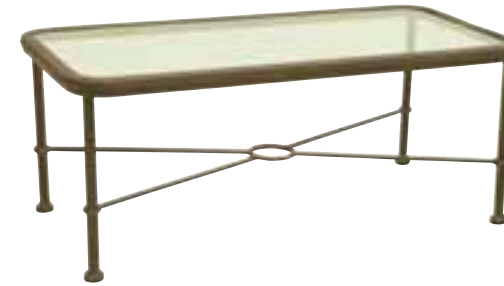

HACIENDA

41153C
Dining Arm Chair

41153SWC
Swivel Rocker

41453C
Swivel Bar Stool

43253C
Bench

43053C
Lounge Chair
43453C
Ottoman

43153C
Loveseat

43353C
Sofa

40053C
Adjustable Chaise Lounge

42520G
Round End Table

42620G
Rectangular Side Table

42720G
Coffee Table

42120RU
48" Round Umbrella Table

Additional items: 40220C Adjustable Double Chaise Lounge; 4142026C Swivel Counter Stool; 36" Round or Square Table; 42" Round Table; 60" Round Table; 42" x 84" Oval Table