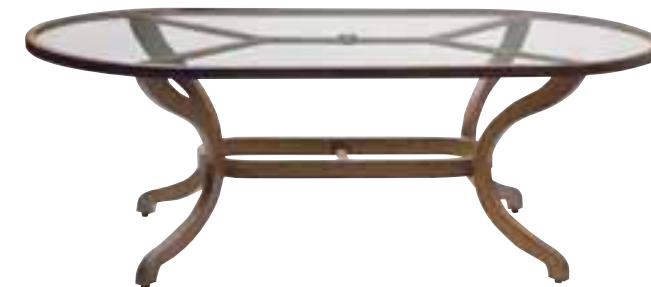

EUROPA

41142CSB  
Dining Arm Chair – Seat & Back Cushions

41142SWCSB  
Swivel Rocker – Seat & Back Cushions

41442CSB  
Swivel Bar Stool – Seat & Back Cushions

43042C  
Lounge Chair  
43442C  
Ottoman

434420C  
Oversized Ottoman

40042C  
Adjustable Chaise Lounge

43242CSB  
Bench - Seat & Back Cushions

43142C  
Loveseat

43342C  
Sofa

42542G  
Round End Table

42642G  
Rectangular Side Table

42742G  
Coffee Table

46042G  
Console Table

42142RU  
48" Round Umbrella Table\*

42842RU  
42" x 84" Oval Umbrella Table

\*Also available: 60" Round

Designer Suggested Combinations: