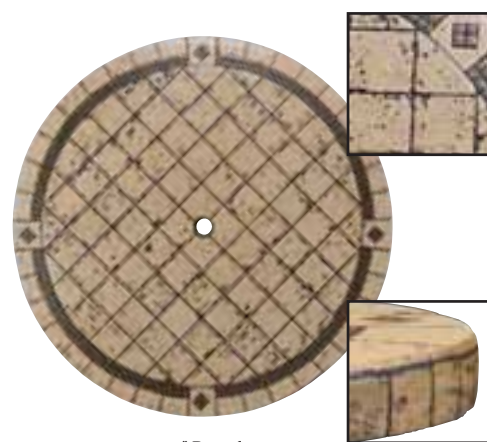

- 04222 - 22" Round
- 04218 - 18" x 36" Rectangle
- 04236 - 36" Round
- 04237 - 36" Square
- 04248 - 48" Round
- 04254 - 54" Round
- 04260 - 60" Round
- 04272 - 42" x 72" Boat
- 04284 - 42" x 84" Rectangle

ASHFORD

48" Round

All Cast Stone Tops follow these shapes and sizes (pictured on p.230-231):

- 04122 - 22" Round
- 04118 - 18" x 36" Rectangle
- 04136 - 36" Round
- 04137 - 36" Square
- 04148 - 48" Round
- 04154 - 54" Round
- 04160 - 60" Round
- 04172 - 42" x 72" Boat
- 04184 - 42" x 84" Rectangle

Cast Stone Tops

AUGUSTIN

48" Round

60" Round 54" Round 48" Round 36" Square 36" Round 18" x 36" Square 22" Round

42" x 84" Rectangle

42" x 72" Boat

All Cast Stone Tops follow these shapes and sizes (pictured above):

- 02822 - 22" Round
- 02818 - 18" x 36" Rectangle
- 02837 - 36" Round
- 02836 - 36" Square
- 02848 - 48" Round
- 02854 - 54" Round
- 02860 - 60" Round
- 02872 - 42" x 72" Boat
- 02885 - 42" x 84" Rectangle