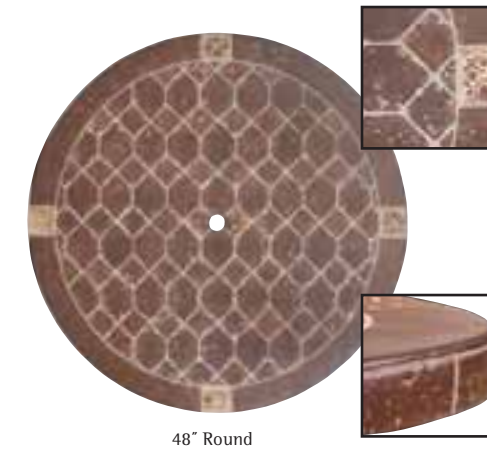

TOP & TABLE BASE
OPTIONS

Select A Top

Pick one of the following Table Tops to go with your Woodard furniture.

Cast Stone Tops

ADARA

48" Round

All Cast Stone Tops follow these shapes and sizes (pictured on p.230-231):

- 04222 - 22" Round
- 04218 - 18" x 36" Rectangle
- 04236 - 36" Round
- 04237 - 36" Square
- 04248 - 48" Round
- 04254 - 54" Round
- 04260 - 60" Round
- 04272 - 42" x 72" Boat
- 04284 - 42" x 84" Rectangle

ASHFORD

48" Round

All Cast Stone Tops follow these shapes and sizes (pictured on p.230-231):

- 04122 - 22" Round
- 04118 - 18" x 36" Rectangle
- 04136 - 36" Round
- 04137 - 36" Square
- 04148 - 48" Round
- 04154 - 54" Round
- 04160 - 60" Round
- 04172 - 42" x 72" Boat
- 04184 - 42" x 84" Rectangle

Cast Stone Tops

TUSCANY

48" Round

60" Round 54" Round 48" Round 36" Square 36" Round 18" x 36" Square 22" Round

42" x 84" Rectangle

42" x 72" Boat

All Cast Stone Tops follow these shapes and sizes (pictured above):