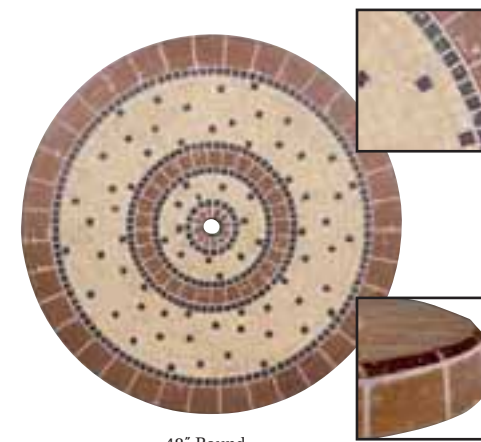

Cast Stone Tops

TUSCANY

48" Round