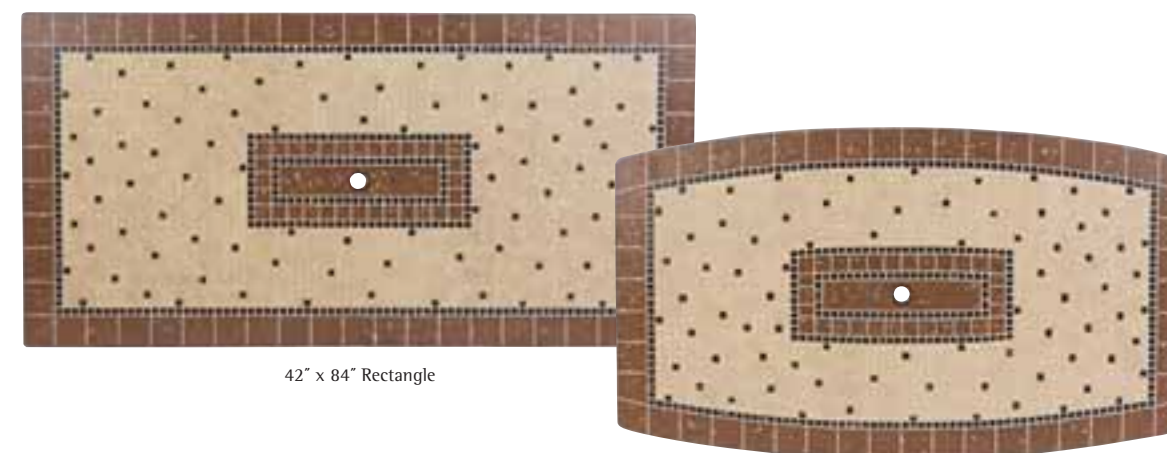

- 02822 - 22" Round
- 02818 - 18" x 36" Rectangle
- 02837 - 36" Round
- 02836 - 36" Square
- 02848 - 48" Round
- 02854 - 54" Round
- 02860 - 60" Round
- 02872 - 42" x 72" Boat
- 02885 - 42" x 84" Rectangle

Cast Stone Tops

TUSCANY

48" Round

60" Round 54" Round 48" Round 36" Square 36" Round 18" x 36" Square 22" Round

42" x 84" Rectangle

42" x 72" Boat

All Cast Stone Tops follow these shapes and sizes (pictured above):

- 02722 - 22" Round
- 02718 - 18" x 36" Rectangle
- 02737 - 36" Round
- 02736 - 36" Square
- 02748 - 48" Round
- 02754 - 54" Round
- 02760 - 60" Round
- 02772 - 42" x 72" Boat
- 02785 - 42" x 84" Rectangle