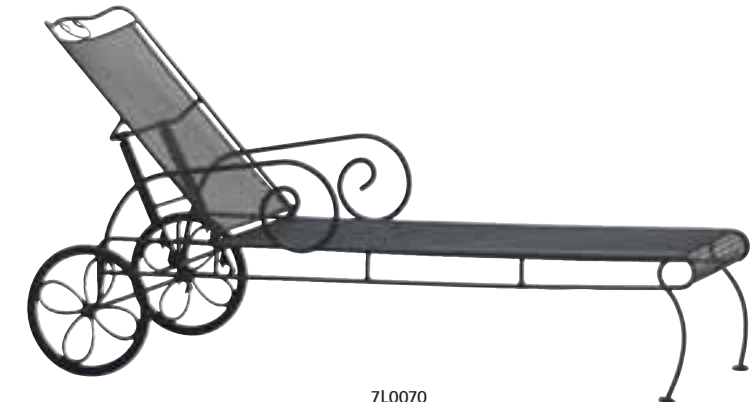

CANTEBURY

7L0010
Barrel Dining Chair

7L0088
Coil Spring Barrel Chair

7LM085
Barrel Swivel Rocker

7L0079
Gliding Barrel Loveseat

7L0070
Adjustable Chaise Lounge

Designer Suggested Combinations: